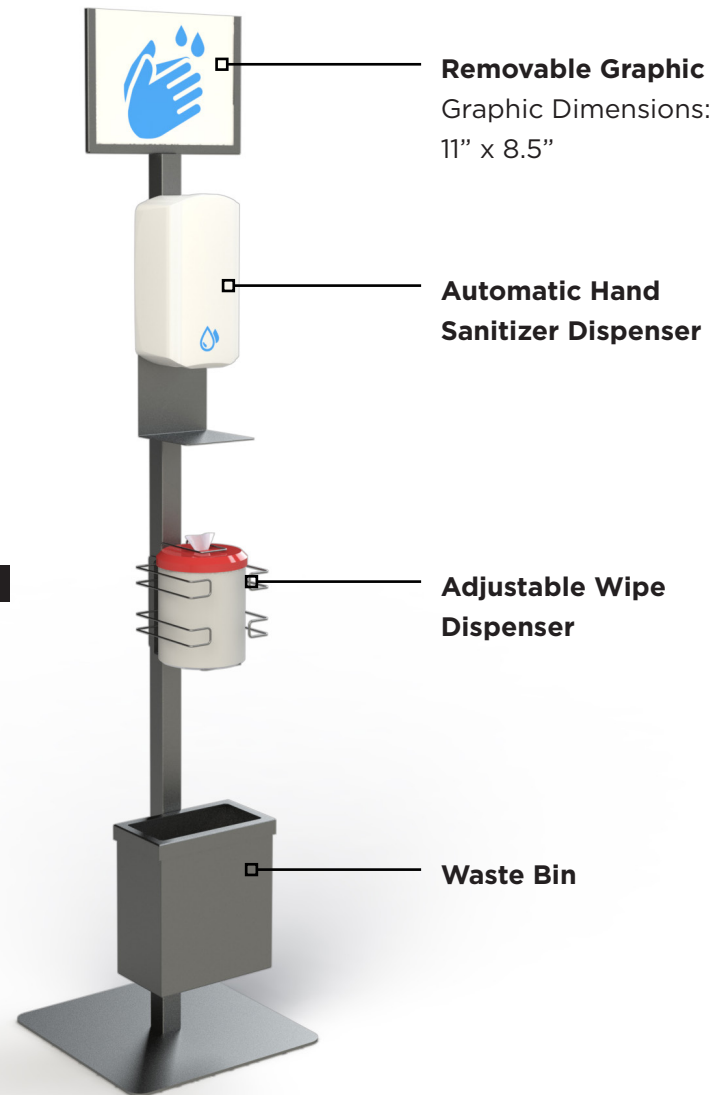

WIPE & HAND SANITIZER STATION WITH RECEPTACLE

Keeping essential workers and clients safe.

PRODUCT SPECIFICATIONS:

- **Material:** Steel
- **Mounted accessory options sold separately:**
  - i) Sign
  - ii) Hand sanitizer mount
  - iii) Wipe Dispenser
  - iv) Waste bin
- **Pricing on demand**

DES-03641-01 | L 15" | W 15" | H 66"

Email for pricing and lead times:
sales@artitalia.com

Note: Sanitizer fluid & Wipe container not included.

Sterilcoat: Germicidal Powder Coating available by request. Additional costs may apply.