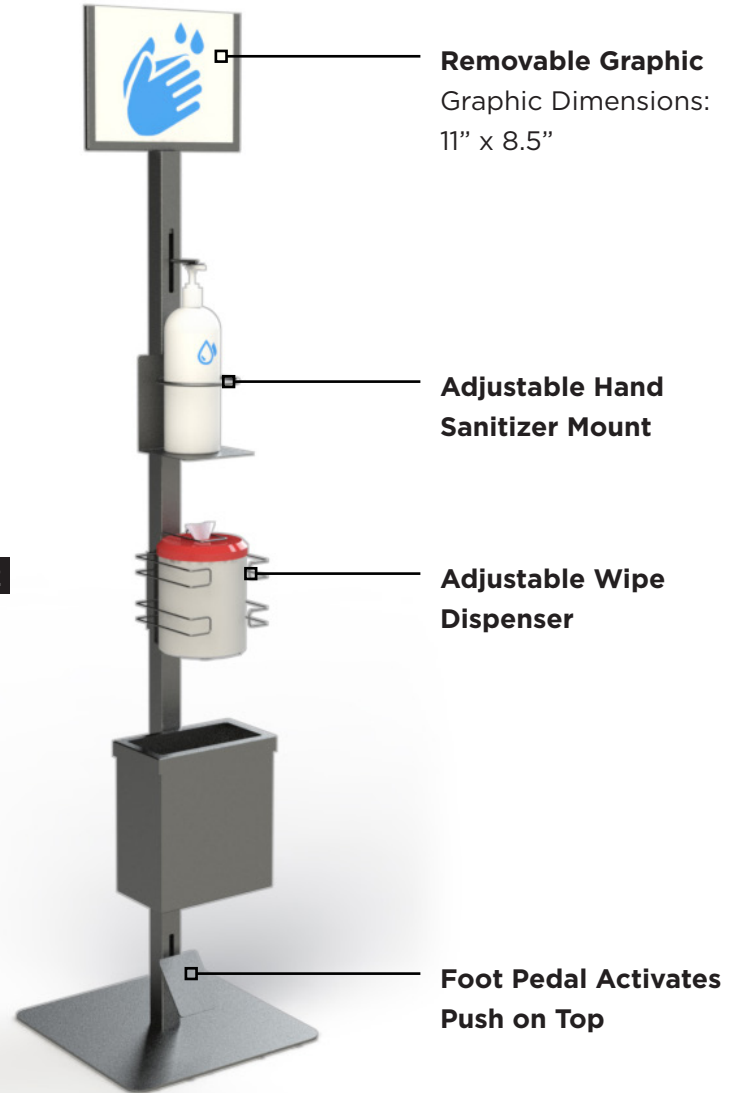

WIPE & HAND SANITIZER STATION WITH RECEPTACLE

Keeping essential workers and clients safe.

PRODUCT SPECIFICATIONS:

- **Material:** Steel
- **Mounted accessory options sold separately:**
  - i) Sign
  - ii) Hand sanitizer mount
  - iii) Wipe Dispenser
  - iv) Waste bin
- **Pricing on demand**

DES-03641-02 | L 15" | W 15" | H 66"

Email for pricing and lead times:
sales@artitalia.com

DES-03641-02

Note: Sanitizer fluid & Wipe container not included.

Sterilcoat: Germicidal Powder Coating available by request. Additional costs may apply.