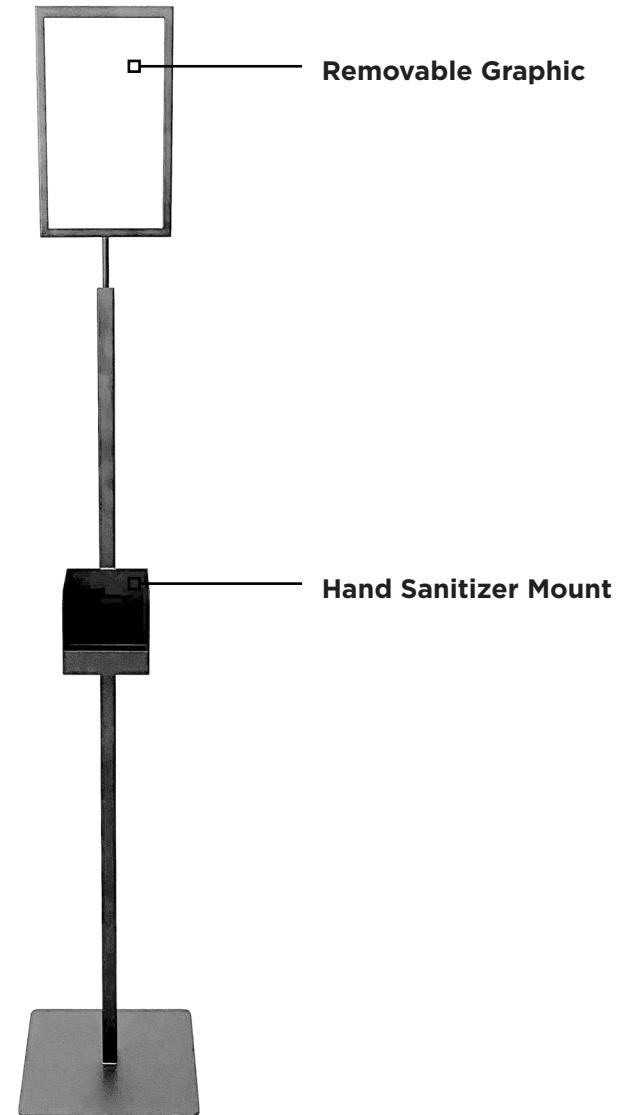

HAND SANITIZER STATION

Keeping essential workers and clients safe.

PRODUCT SPECIFICATIONS:

- Material: Steel
- Mounted accessory options sold separately:
  - i) Sign
  - ii) Hand sanitizer mount
- Pricing on demand

DES-03641-03 L 15" | W 15" | H 66"

Email for pricing and lead times:
sales@artitalia.com

DES-03641-03

Note: Sanitizer fluid & Wipe container not included.

Sterilcoat: Germicidal Powder Coating available by request. Additional costs may apply.